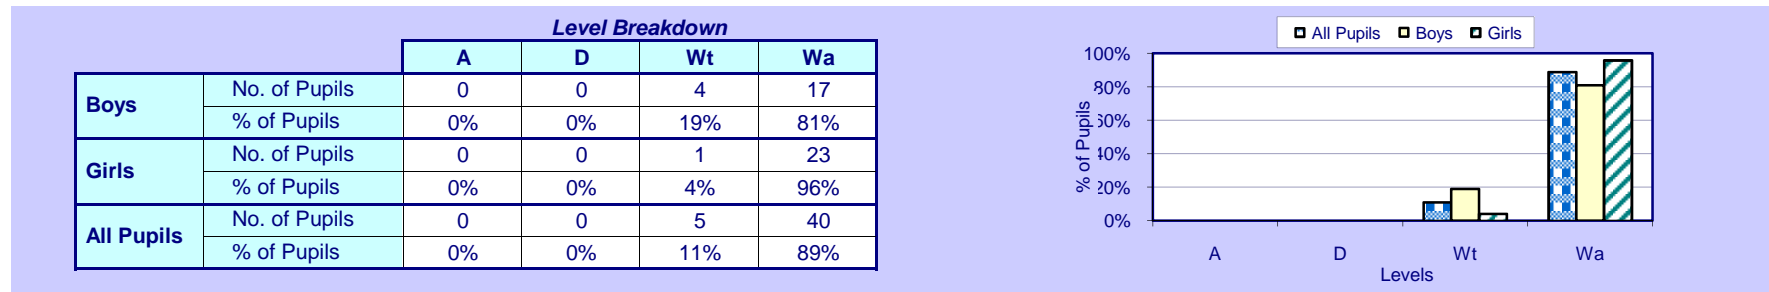

**YEAR 1 PHONICS SCREENING CHECK RESULTS 2015**  
**ST MARK'S ELM TREE CE PRIMARY**  
**Whole Year 1**

**COHORT DETAILS**

	Boys	Girls	All Pupils
No. of Y1 Pupils	21	24	45

**KEY:** A - Absent D - Disapplied Wt - Did not meet required standard Wa - Met the required standard